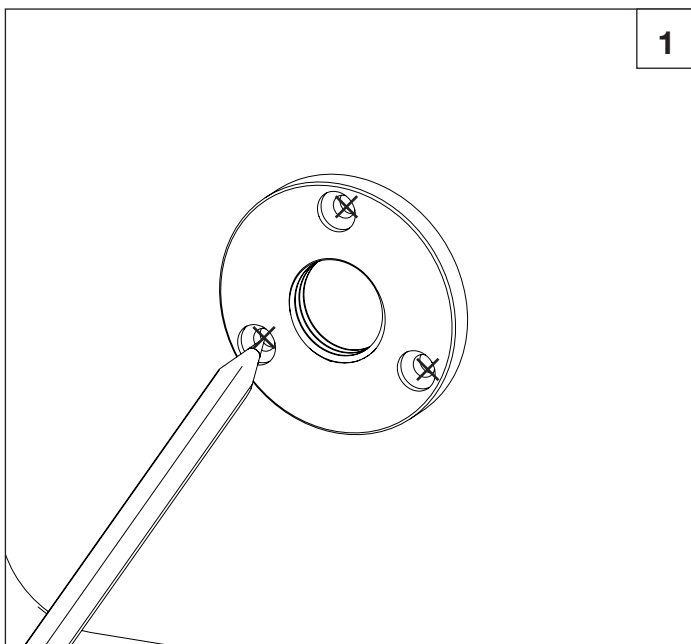

# Tune

design by Alain Berteau

Innovation since 1935

8020.--.87

Bras de douche rond, horizontal

Ronde douchearm, horizontale

Round shower arm, horizontal

1