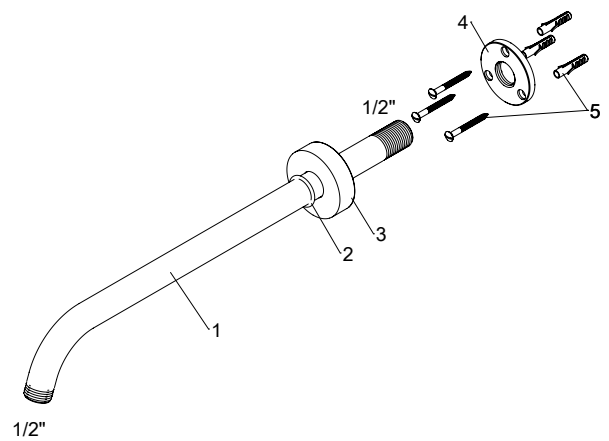

# Tune

design by Alain Berteau

Innovation since 1935

8020.--.87

Bras de douche rond, horizontal

Ronde douchearm, horizontale

Round shower arm, horizontal

1