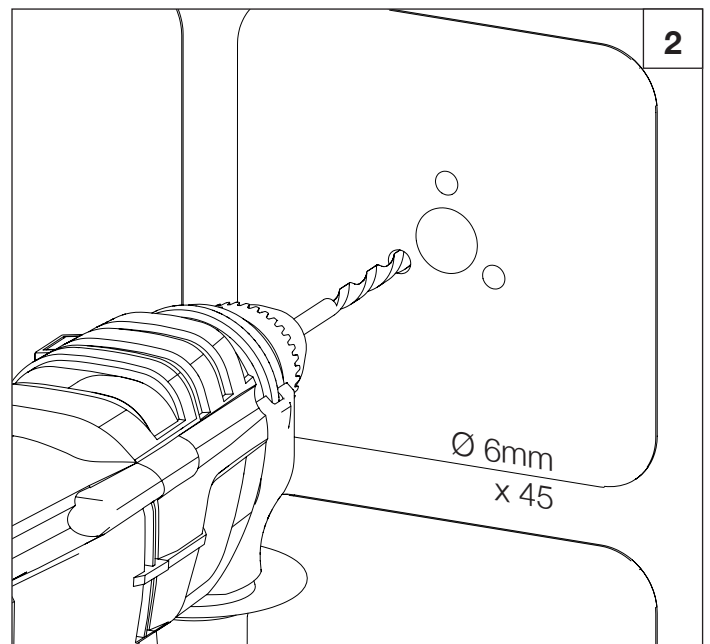

# Tune

design by Alain Berteau

Innovation since 1935

8020.--.87

Bras de douche rond, horizontal

Ronde douchearm, horizontale

Round shower arm, horizontal

1